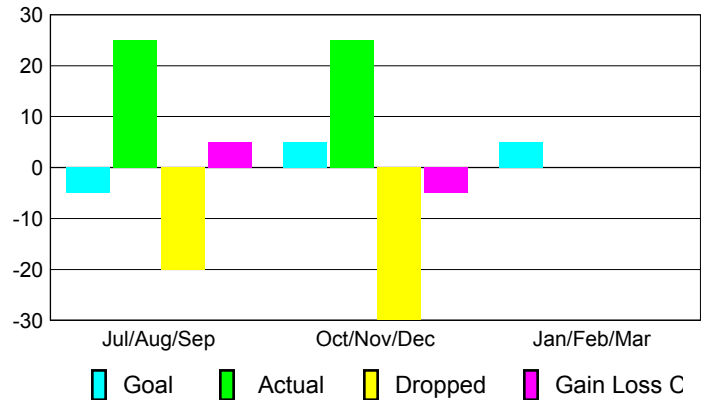

Club Results 2012-2013

Goal, New, Dropped, Gain/Loss

MEMBERSHIP

Membership Results
2012-2013

Membership
2011-2012

Month	Net Memb Goal	Actual New Memb	Actual Dropped Memb	Gain/Loss of Memb	Gain/Loss of Memb
Jul/Aug/Sep	-5	25	-20	5	-7
Oct/Nov/Dec	5	25	-30	-5	-10
Jan/Feb/Mar	5				8
Totals	5	50	-50	0	-9

Membership Results 2012-2013

Goal, New, Dropped, Gain/Loss

Comparison of Club Gain/Loss

Current Year Compared to the Previous Year

Comparison of Membership Gain/Loss

Current Year Compared to the Previous Year